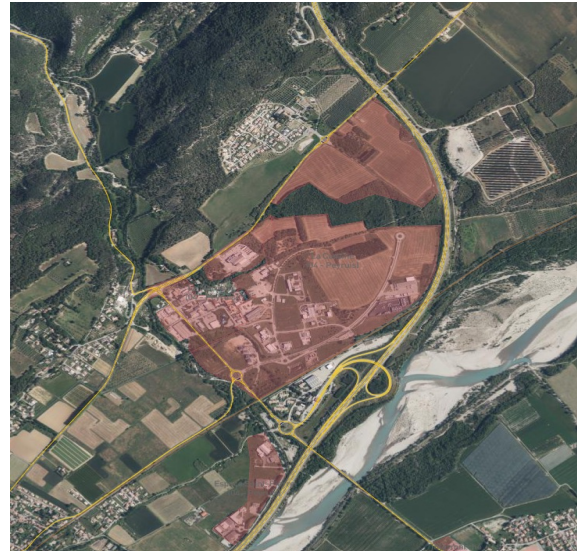

ECOSYSTEM

TRAINING, HIGHER EDUCATION & RESEARCH

Aix-Marseille University

POTENTIAL PARTNERS

14 on-site companies
3 major sectors in the region: agrifood, cosmetics, and energy.
145 jobs.

FINANCING

ZONING: FINANCING & PUBLIC ASSISTANCE AVAILABLE

AFR zoning eligible for regional funding
Rural revitalization zone (ZRR)

ILLUSTRATIONS

TO VIEW THE SITE WITH THE OBSERVATOIRE SUD FONCIER ECO [IN FRENCH]

[CLICK HERE](#)

PLOT VIEWER

Your contact

Anne-Charlotte DEBARBIEUX

acdebarbieux@risingsud.fr

risingSUD

Opportunities & Investments
in Provence-Alpes-Côte d'Azur